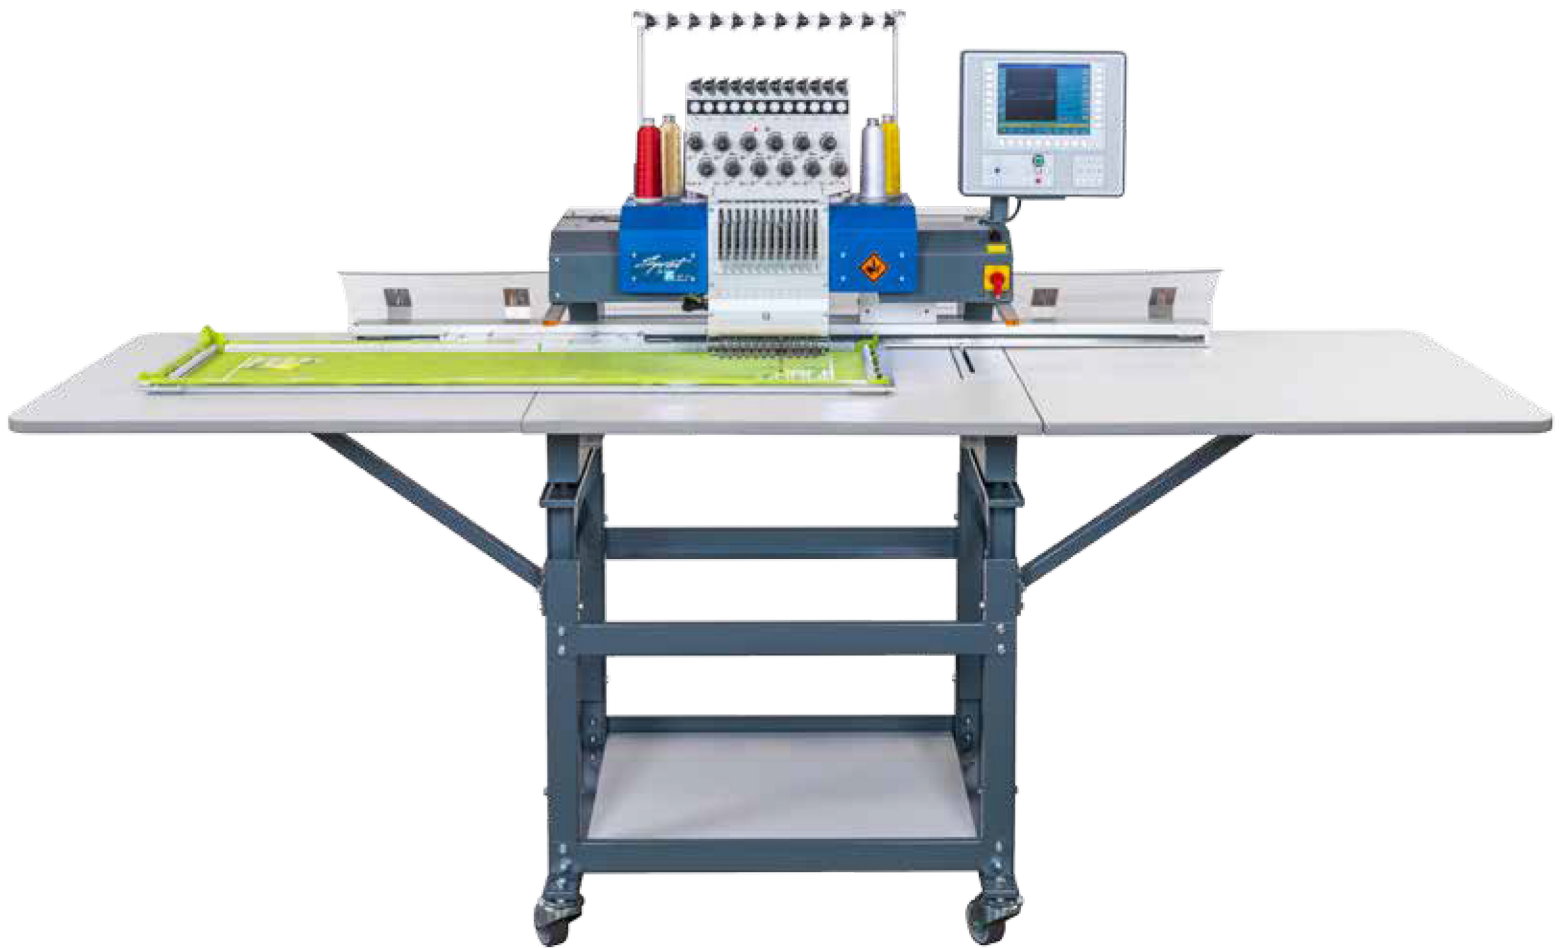

SMALL BUT MIGHTY

“IT'S NOT ABOUT IDEAS.
IT'S ABOUT MAKING IDEAS HAPPEN.”

- Scott Belsky

MADE
IN
GERMANY

ZSK SPRINT 6:

Single Head Compact Embroidery Machine
1200 Stitches Per Minute Daily Production Speed
12 Needle Head Option

ADAPTABLE
VERSATILE
FORWARD THINKING

Small but mighty, the Sprint 6 Compact Embroidery Machine by ZSK offers the most advanced sewing system in the world. The ZSK equipment provides the efficiency and quality that you can only expect from German craftsmanship.

In addition to the superior components and outstanding build style, the Sprint was the first machine on the market with the newest tubular arm technology. Unlike all other

embroidery machine designs, the picker in the bobbin area is now re-engineered so that the system works without the picker in the front.

SPRINT 6 XL FOR XTRA LONG EMBROIDERY

Sprint 6 & 6XL - Number of Heads, Number of Needles	1 Head, 12 Needle Compact Bridge Style
Sprint 6 Maximum Embroidery Field - Border Frame	460 mm x 310 mm (18.1" x 12.2")
Sprint XL Maximum Embroidery Field - Border Frame	1200 mm x 280 mm (47.2" x 11")
Sprint 6 Maximum Embroidery Field - Tubular Frame	400 mm x 300 mm (15.75" x 11.8")
Sprint XL Maximum Embroidery Field - Tubular Frame	400 mm x 280 mm (15.75" x 11")
Sprint 6/6XL Maximum Embroidery Field - Cap Frame 360	360 mm x 70 mm (14.2" x 2.75")
Sprint 6 Stitches Per Minute - Standard	1200 rpm
Sprint XL Stitches Per Minute - Standard	850 rpm
Sprint 6/6XL Stitches Per Minute - Cap	1000 rpm / 900 rpm
Sprint 6/6XL Power Supply	90V - 260V
Sprint 6/6XL Connected Load	200 Watts
Sprint 6 Dimension (Length x Depth x Height)	1040 mm x 985 mm x 930 mm (40.9" x 38.8" x 36.6")
Sprint XL Dimension (Length x Depth x Height)	2580 mm x 985 mm x 1720 mm (101.6" x 38.8" x 67.7")